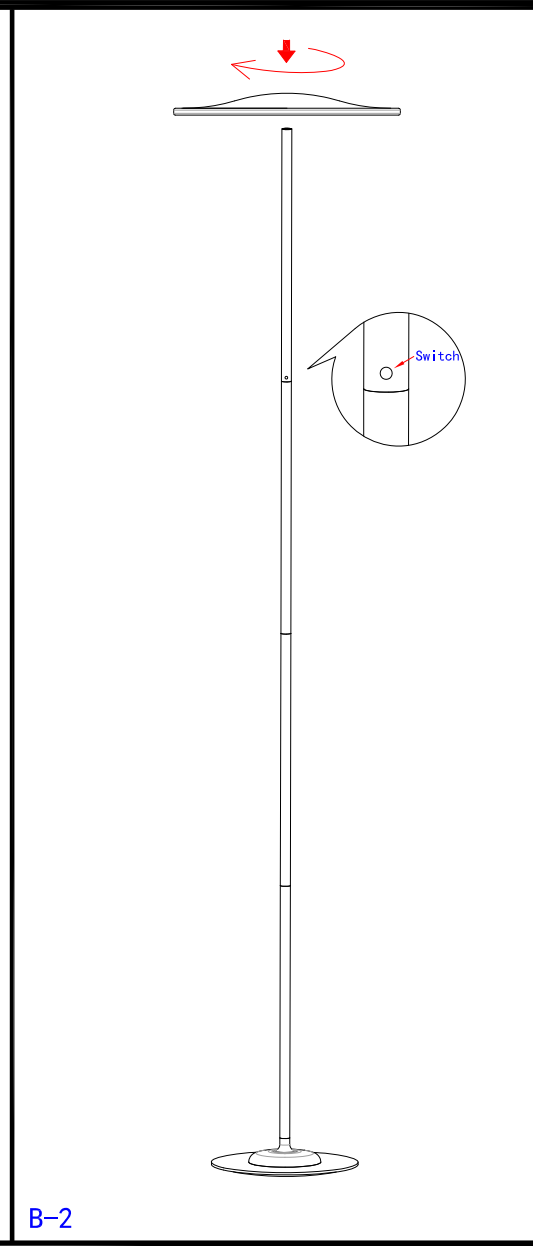

A

B-1

B-2

B-3

The led light source in the light module of this luminaire is not replaceable, when the led light source reaches its end of life, the light module shall be replaced.

Press the switch one time, the luminaire is switched on.

Keep pressing the switch, dimming the light; Releasing the switch, dimming stops.

Press 2 times in 0.5 seconds, the luminaire is switched off.

The led light source in the light module of this luminaire is not replaceable, when the led light source reaches its end of life, the light module shall be replaced.
 Press the switch one time, the luminaire is switched on.
 Keep pressing the switch, dimming the light; Releasing the switch, dimming stops.
 Press 2 times in 0.5 seconds, the luminaire is switched off.