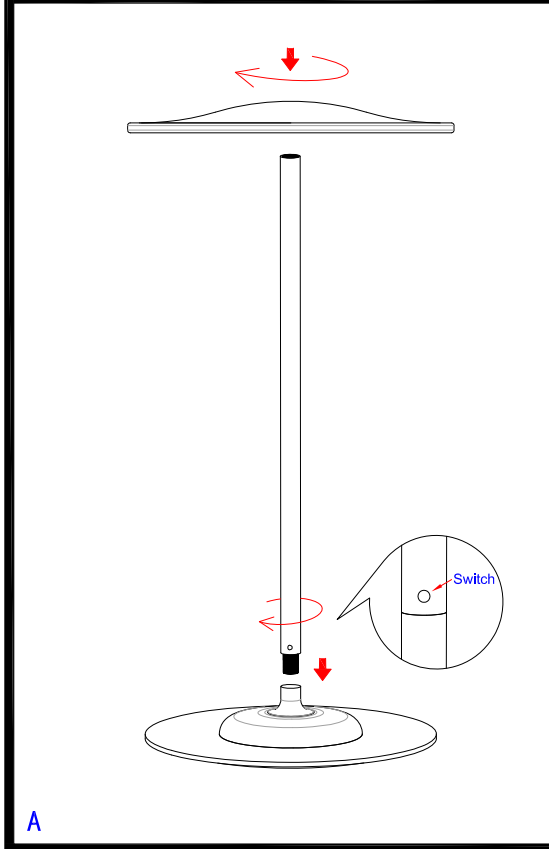

A

B-1

B-2

B-3

The led light source in the light module of this luminaire is not replaceable, when the led light source reaches its end of life, the light module shall be replaced.

Press the switch one time, the luminaire is switched on.

Keep pressing the switch, dimming the light; Releasing the switch, dimming stops.

Press 2 times in 0.5 seconds, the luminaire is switched off.

The led light source in the light module of this luminaire is not replaceable, when the led light source reaches its end of life, the light module shall be replaced.
 Press the switch one time, the luminaire is switched on.
 Keep pressing the switch, dimming the light; Releasing the switch, dimming stops.
 Press 2 times in 0.5 seconds, the luminaire is switched off.