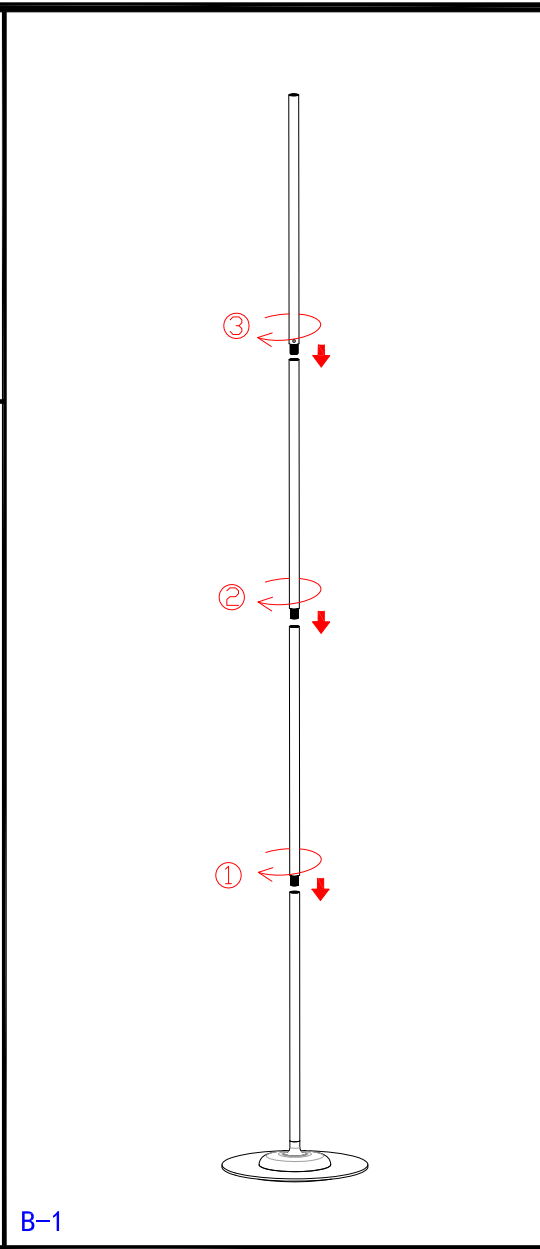

A

B-1

B-2

B-3

The led light source in the light module of this luminaire is not replaceable, when the led light source reaches its end of life, the light module shall be replaced.

Press the switch one time, the luminaire is switched on.

Keep pressing the switch, dimming the light; Releasing the switch, dimming stops.

Press 2 times in 0.5 seconds, the luminaire is switched off.

The led light source in the light module of this luminaire is not replaceable, when the led light source reaches its end of life, the light module shall be replaced.
 Press the switch one time, the luminaire is switched on.
 Keep pressing the switch, dimming the light; Releasing the switch, dimming stops.
 Press 2 times in 0.5 seconds, the luminaire is switched off.