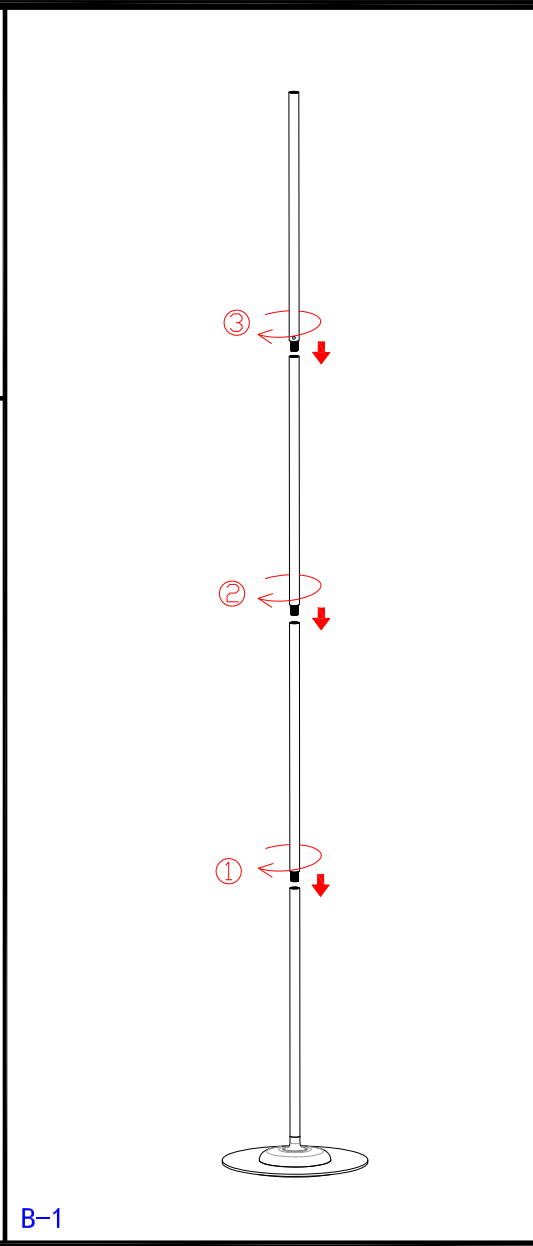

A

B-1

B-2

B-3

The led light source in the light module of this luminaire is not replaceable, when the led light source reaches its end of life, the light module shall be replaced.

Press the switch one time, the luminaire is switched on.

Keep pressing the switch, dimming the light; Releasing the switch, dimming stops.

Press 2 times in 0.5 seconds, the luminaire is switched off.

The led light source in the light module of this luminaire is not replaceable, when the led light source reaches its end of life, the light module shall be replaced.
 Press the switch one time, the luminaire is switched on.
 Keep pressing the switch, dimming the light; Releasing the switch, dimming stops.
 Press 2 times in 0.5 seconds, the luminaire is switched off.