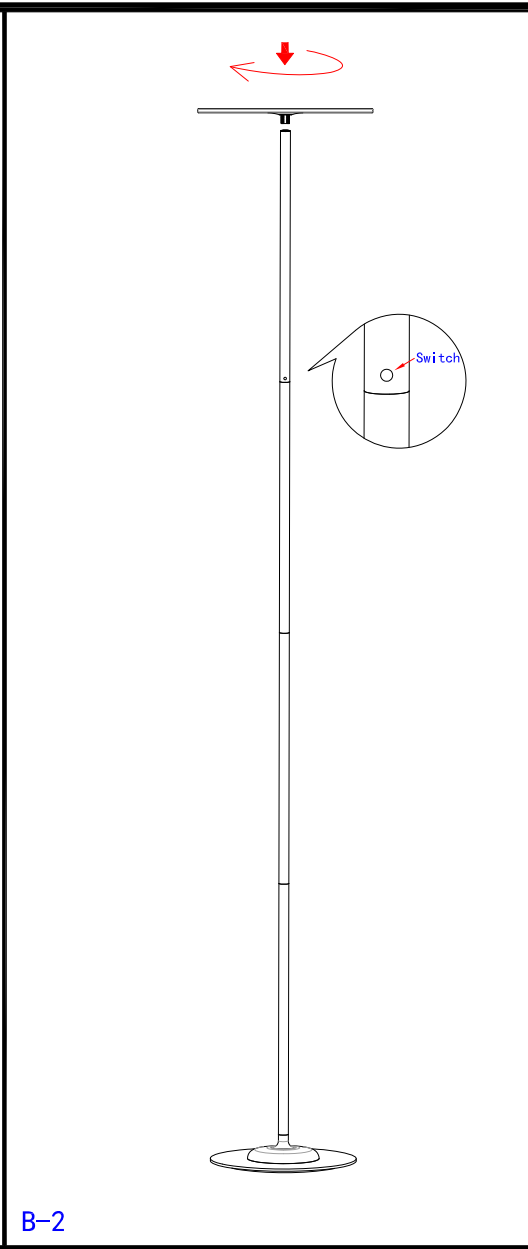

A

B-1

B-2

B-3

The led light source in the light module of this luminaire is not replaceable, when the led light source reaches its end of life, the light module shall be replaced.

Press the switch one time, the luminaire is switched on.

Keep pressing the switch, dimming the light; Releasing the switch, dimming stops.

Press 2 times in 0.5 seconds, the luminaire is switched off.

The led light source in the light module of this luminaire is not replaceable, when the led light source reaches its end of life, the light module shall be replaced.
 Press the switch one time, the luminaire is switched on.
 Keep pressing the switch, dimming the light; Releasing the switch, dimming stops.
 Press 2 times in 0.5 seconds, the luminaire is switched off.