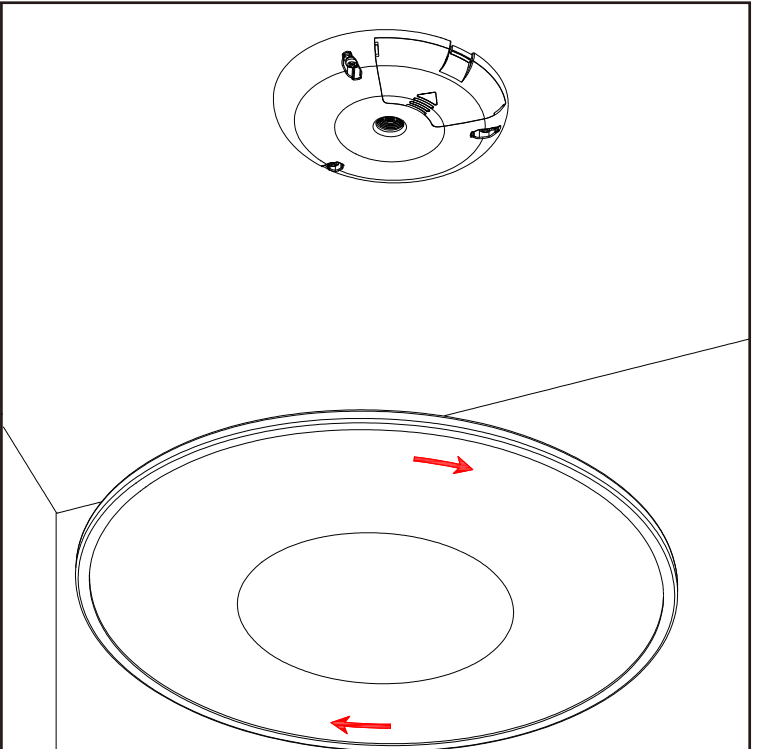

JULIA Installation Instruction

	1	2	Current	Power
I	○	○	200mA	10W
II	●	○	350mA	15W
III	○	●	400mA	20W
IV	●	●	550mA	25W

	0	N
	○	○
	●	●
	1	2

a

b

c

② Turn it until you hear "click"
Bitte drehen, bis es "klickt"