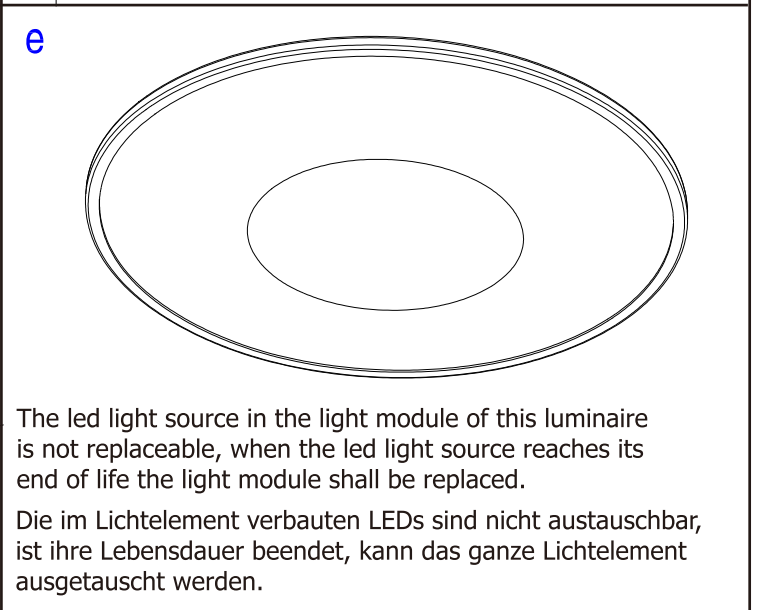

e

The led light source in the light module of this luminaire is not replaceable, when the led light source reaches its end of life the light module shall be replaced.

Die im Lichtelement verbauten LEDs sind nicht austauschbar, ist ihre Lebensdauer beendet, kann das ganze Lichtelement ausgetauscht werden.

red dot design award
winner 2015