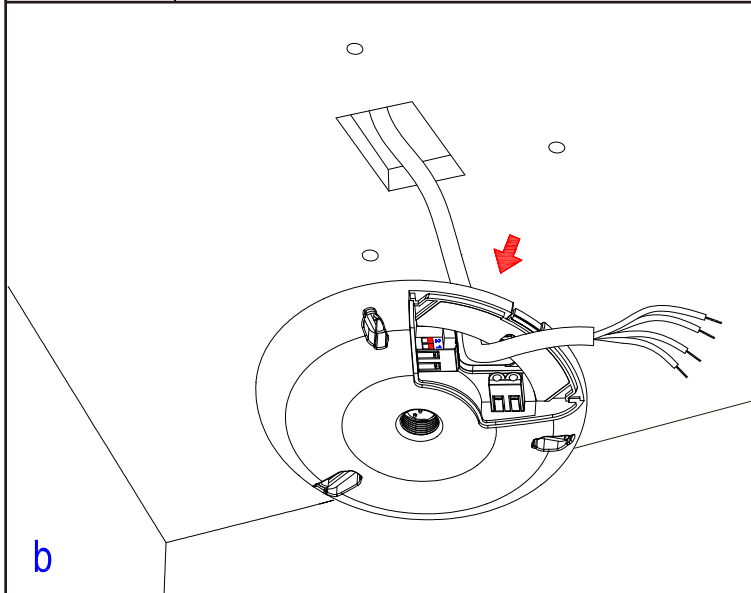

JULIA Installation Instruction

	1	2	Current	Power
I	○	○	200mA	10W
II	●	○	350mA	15W
III	○	●	400mA	20W
IV	●	●	550mA	25W

	0	N
	○	○
	●	●
	1	2

a

b

c

② Turn it until you hear "click"
Bitte drehen, bis es "klickt"

Achtung!

Die Installation dieser Leuchte darf nur durch einen Fachmann erfolgen!

Attention please!

The electrical installation should be carried out only by qualified personnel.

d

e

The led light source in the light module of this luminaire is not replaceable, when the led light source reaches its end of life the light module shall be replaced.