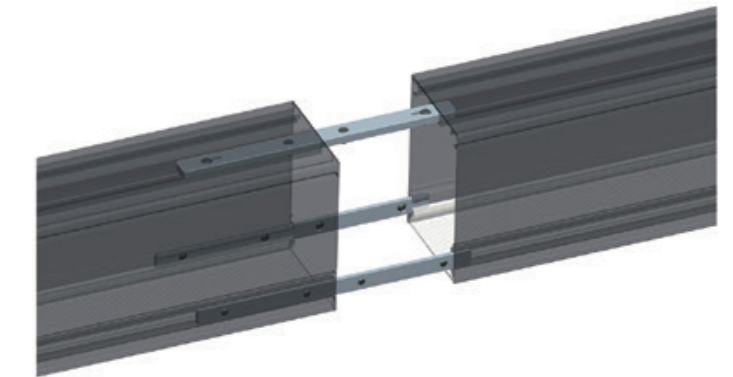

SHIFT CEILING

Application

Beautiful, slim LED luminaire that mounts directly to the ceiling. An aluminum housing with a matte anodized finish featuring the best in LED optic design. Shift is extremely versatile and its timeless design lends itself to a variety of applications: residential, commercial and healthcare.

Product Description

- Surface Ceiling Mount LED Luminaire
- Elegant and slim shape
- Aluminum Housing
- Replacable LED module
- Optical prism high transmittance PMMA diffuser
- 5 year warranty

Dimensions

Dimension in millimetres [inches in brackets]
Tolerance: ±1mm [0.04"]

Distribution Flux Curve

Linkable Option

Technical Data

Model	Shift Ceiling	L70	60,000 hours
Light Source	SMD LED	IP Rating	IP20
Rated Life	50,000 Hours	Beam Angle	120°
Input Voltage / Power	120 - 240V AC / 15 - 30W	Dimming	1-10V, Switch and DALI available
Power Factor	0.90	Operating Temperature	-4°F to +122°F (-20°C to +50°C)
CRI / SDCM	90+ / 3-	Dimensions	L x 40mm x 60mm
L90	30,000 hours		L x 1.57" x 2.36"