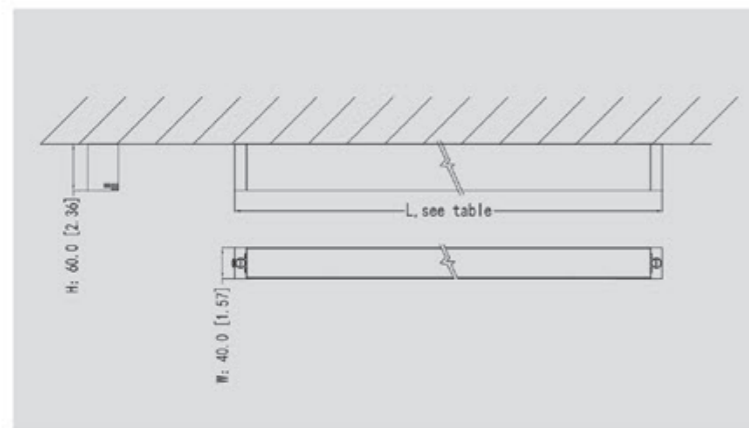

SHIFT CEILING

Application

Beautiful, slim LED luminaire that mounts directly to the ceiling. An aluminum housing with a matte anodized finish featuring the best in LED optic design. Shift is extremely versatile and its timeless design lends itself to a variety of applications: residential, commercial and healthcare.

Product Description

- Surface Ceiling Mount LED Luminaire
- Elegant and slim shape
- Aluminum Housing
- Replacable LED module
- Optical prism high transmittance PMMA diffuser
- 5 year warranty

Dimensions

Dimension in millimetres [inches in brackets]
Tolerance: ±1mm [0.04"]

Distribution Flux Curve

Linkable Option

Technical Data

Model	Shift Ceiling	L70	60,000 hours
Light Source	SMD LED	IP Rating	IP20
Rated Life	50,000 Hours	Beam Angle	120°
Input Voltage / Power	120 - 240V AC / 15 - 30W	Dimming	1-10V, Switch and DALI available
Power Factor	0.90	Operating Temperature	-4°F to +122°F (-20°C to +50°C)
CRI / SDCM	90+ / 3-	Dimensions	L x 40mm x 60mm
L90	30,000 hours		L x 1.57" x 2.36"

* Custom lengths are available on request

Ordering Details

Model	Type	Size	Finish	CCT	Dimming
01 - Shift	04 - Ceiling	6060 - L: 633mm [24.92"] H: 60mm [2.36"] 9060 - L: 933mm [36.73"] H: 60mm [2.36"] 1260 - L: 1233mm [48.54"] H: 60mm [2.36"] 1560 - L: 1533mm [60.35"] H: 60mm [2.36"]	1 - Silver 2 - White 3 - Black	2 - 3000K 4 - 4000K	0 - Non-dimmable 1 - 1-10V Dimmable + Switch DIM 2 - DALI Dimmable