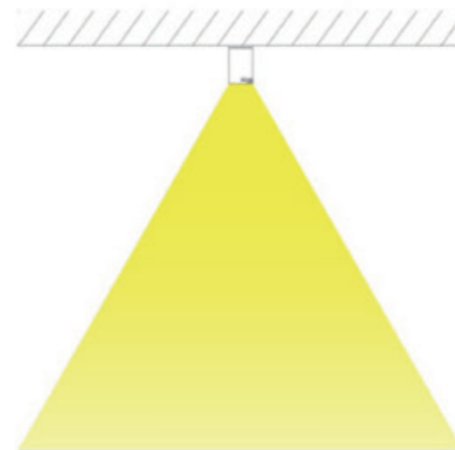

SHIFT CEILING

Application

Beautiful, slim LED luminaire that mounts directly to the ceiling. An aluminum housing with a matte anodized finish featuring the best in LED optic design. Shift is extremely versatile and its timeless design lends itself to a variety of applications: residential, commercial and healthcare.

Product Description

- Surface Ceiling Mount LED Luminaire
- Elegant and slim shape
- Aluminum Housing
- Replacable LED module
- Optical prism high transmittance PMMA diffuser
- 5 year warranty

Dimensions

Dimension in millimetres [inches in brackets]
Tolerance: ±1mm [0.04"]

Distribution Flux Curve

Linkable Option

Technical Data

Model	Shift Ceiling	L70	60,000 hours
Light Source	SMD LED	IP Rating	IP20
Rated Life	50,000 Hours	Beam Angle	120°
Input Voltage / Power	120 - 240V AC / 15 - 30W	Dimming	1-10V, Switch and DALI available
Power Factor	0.90	Operating Temperature	-4°F to +122°F (-20°C to +50°C)
CRI / SDCM	90+ / 3-	Dimensions	L x 40mm x 60mm
L90	30,000 hours		L x 1.57" x 2.36"