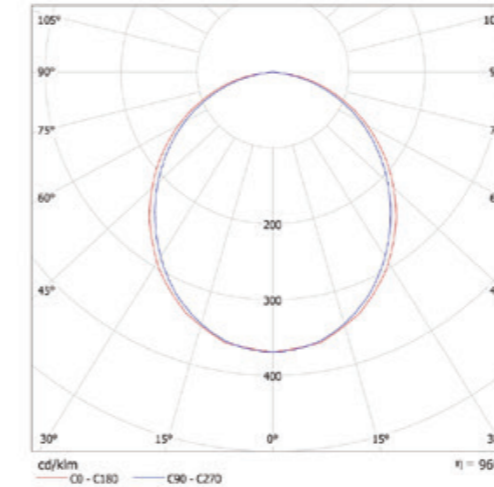

Dimension in millimetres [inches in brackets]
Tolerance: ±1mm [0.04"]

Distribution Flux Curve

Linkable Option

Technical Data

Model	Shift Ceiling	L70	60,000 hours
Light Source	SMD LED	IP Rating	IP20
Rated Life	50,000 Hours	Beam Angle	120°
Input Voltage / Power	120 - 240V AC / 15 - 30W	Dimming	1-10V, Switch and DALI available
Power Factor	0.90	Operating Temperature	-4°F to +122°F (-20°C to +50°C)
CRI / SDCM	90+ / 3-	Dimensions	L x 40mm x 60mm
L90	30,000 hours		L x 1.57" x 2.36"

Model	Wattage	Lumens		Weight kg [lbs]	* L, Length mm [inch]
		3000K	4000K		
01046060	15W	1,050	1,200	1.4 [3.1]	633 [24.92]
01049060	20W	1,400	1,600	1.7 [3.7]	933 [36.73]
01041260	25W	1,750	2,000	2.0 [4.4]	1233 [48.54]
01041560	30W	2,100	2,400	2.3 [5.1]	1533 [60.35]