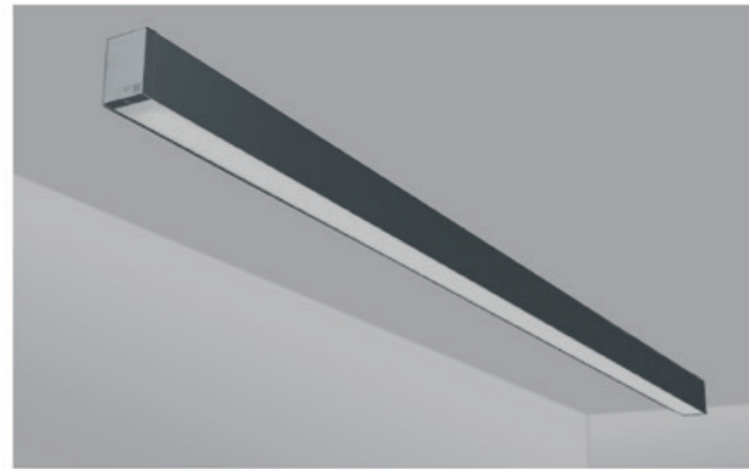

SHIFT CEILING

Application

Beautiful, slim LED luminaire that mounts directly to the ceiling. An aluminum housing with a matte anodized finish featuring the best in LED optic design. Shift is extremely versatile and its timeless design lends itself to a variety of applications: residential, commercial and healthcare.

Product Description

- Surface Ceiling Mount LED Luminaire
- Elegant and slim shape
- Aluminum Housing
- Replacable LED module
- Optical prism high transmittance PMMA diffuser
- 5 year warranty

Dimensions

Dimension in millimetres [inches in brackets]
Tolerance: ±1mm [0.04"]

Distribution Flux Curve

Linkable Option

Technical Data

Model	Shift Ceiling	L70	60,000 hours
Light Source	SMD LED	IP Rating	IP20
Rated Life	50,000 Hours	Beam Angle	120°
Input Voltage / Power	120 - 240V AC / 15 - 30W	Dimming	1-10V, Switch and DALI available
Power Factor	0.90	Operating Temperature	-4°F to +122°F (-20°C to +50°C)
CRI / SDCM	90+ / 3-	Dimensions	L x 40mm x 60mm
L90	30,000 hours		L x 1.57" x 2.36"