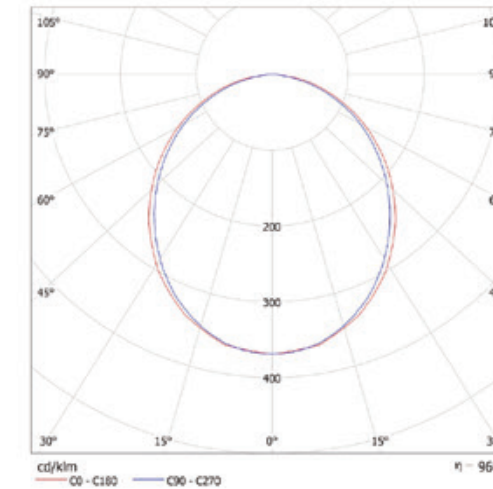

## Dimensions

Dimension in millimetres [inches in brackets]  
Tolerance: ±1mm [0.04"]

## Distribution Flux Curve