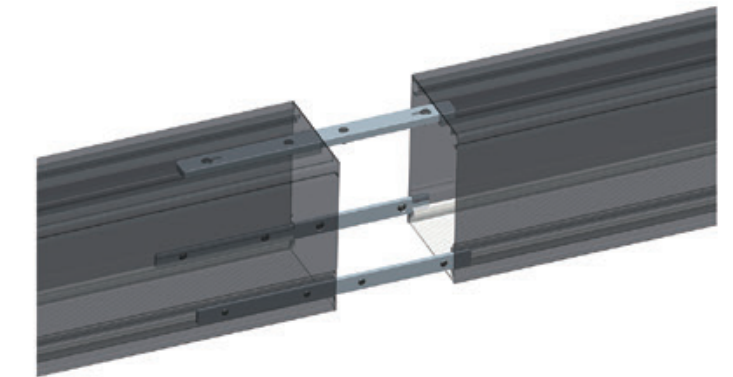

Linkable Option

Technical Data

Model	Shift Down	L70	60,000 hours
Light Source	15 to 30W SMD LED	IP Rating	IP20
Rated Life	50,000 Hours	Beam Angle	120°
Input Voltage / Power	120 - 240V AC / 15 - 30W	Dimming	1-10V, Switch and DALI available
Power Factor	0.90	Operating Temperature	-4°F to +122°F (-20°C to +50°C)
CRI / SDCM	90+ / 3-	Dimensions	L x 40mm x 60mm (H3: 3000mm)
L90	30,000 hours		L x 1.57" x 2.36" (H3: 118.11")

Model	Wattage	Lumens		Weight	* L, Length
		3000K	4000K		
01026060	15W	1,050	1,200	kg [lbs]	mm [inch]
01029060	20W	1,400	1,600	1.4 [3.1]	633 [24.92]
01021260	25W	1,750	2,000	1.7 [3.7]	933 [36.73]
01021560	30W	2,100	2,400	2.0 [4.4]	1233 [48.54]
				2.3 [5.1]	1533 [60.35]

* Custom lengths are available on request

Ordering Details

Model	Type	Size	Finish	CCT	Dimming
01 - Shift	02 - Down	6060 - L: 633mm [24.92"] H: 60mm [2.36"]	1 - Silver	2 - 3000K	0 - Non-dimmable
		9060 - L: 933mm [36.73"] H: 60mm [2.36"]	2 - White	4 - 4000K	1 - 1-10V Dimmable + Switch DIM
		1260 - L: 1233mm [48.54"] H: 60mm [2.36"]	3 - Black		2 - DALI Dimmable
		1560 - L: 1533mm [60.35"] H: 60mm [2.36"]