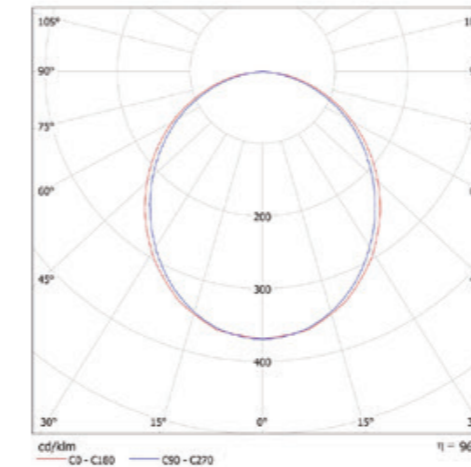

## Dimensions

Dimension in millimetres [inches in brackets]  
Tolerance: ±1mm [0.04"]

## Distribution Flux Curve

Model	Wattage	Lumens		Weight kg [lbs]	* L, Length mm [inch]
		3000K	4000K		
01111260	n x 25W	n x 1,750	n x 2,000	n x 2 [4.4]	n x 1203 [47.36"]

\* Custom lengths are available on request