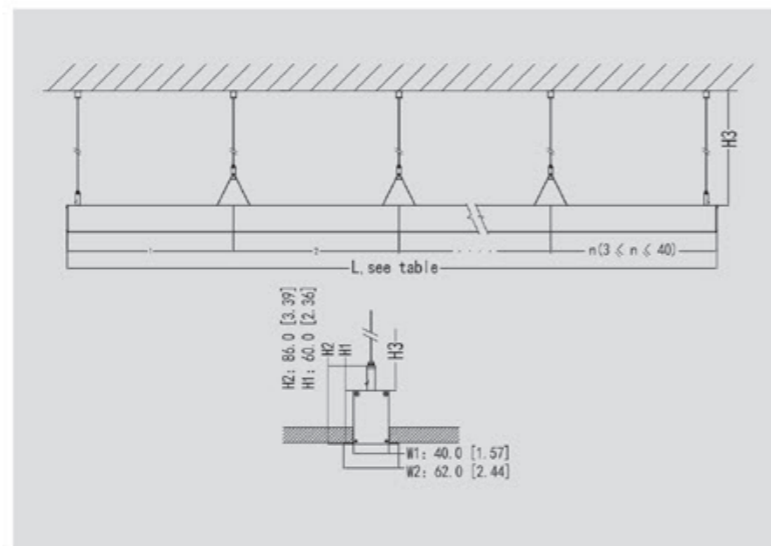

## Application

Shift is a beautiful, slim recessed LED luminaire that comes in many forms. Housed in Aluminum with a matte anodized finish featuring the best in LED optic design. Shift is extremely versatile and it's timeless design lends itself to a variety of applications: residential, commercial and healthcare.

## Dimensions

Dimension in millimetres [inches in brackets]  
Tolerance: ±1mm [0.04"]