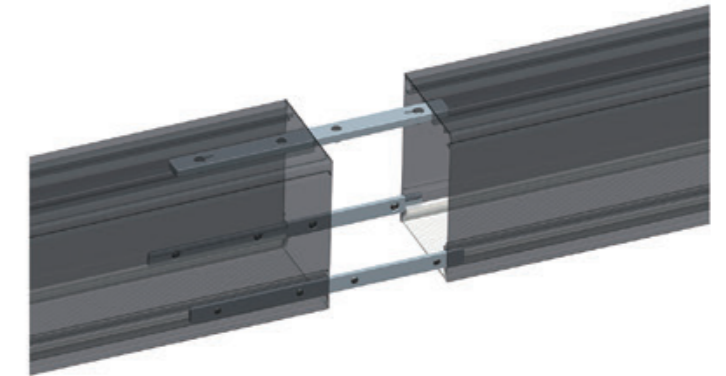

Linkable Option

Technical Data

Model	Shift Recessed	L70	60,000 hours
Light Source	SMD LED	IP Rating	IP20
Rated Life	50,000 Hours	Beam Angle	120°
Input Voltage / Power	120 - 240V AC / 25W	Dimming	1-10V, Switch and DALI available
Power Factor	0.90	Operating Temperature	-4°F to +122°F (-20°C to +50°C)
CRI / SDCM	90+ / 3-	Dimensions	L x 40mm x 60mm (H2: 86mm)
L90	30,000 hours		L x 1.57" x 2.36" (H2: 3.39")

Model	Wattage	Lumens		Weight kg [lbs]	* L, Length mm [inch]
		3000K	4000K		
01111260	n x 25W	n x 1,750	n x 2,000	n x 2 [4.4]	n x 1203 [47.36"]

* Custom lengths are available on request

Ordering Details

Model	Type	Size	Finish	CCT	Dimming
01 - Shift	11 - Recessed	1260 - L: 1203mm [47.36"] H: 60mm [2.36"]	1 - Silver 2 - White 3 - Black	2 - 3000K 4 - 4000K	0 - Non-dimmable 1 - 1-10V Dimmable + Switch DIM 2 - DALI Dimmable