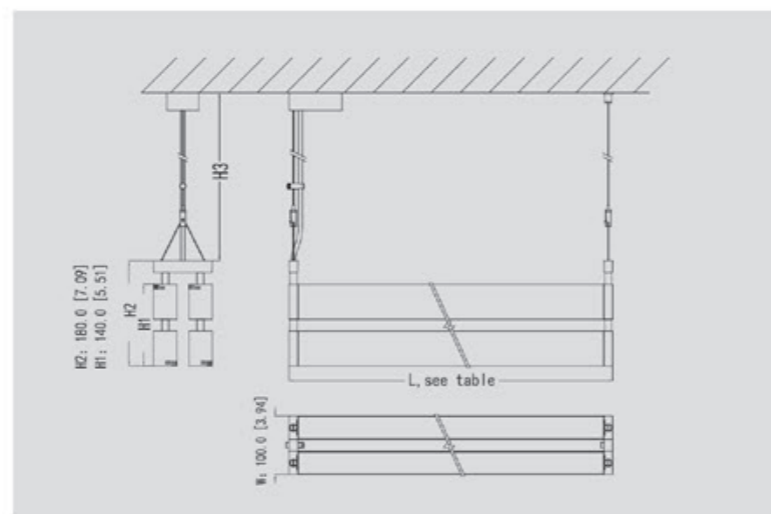

## Technical Data

Model	Shift Twins Up and Down	L70	60,000 hours
Light Source	SMD LED	IP Rating	IP20
Rated Life	50,000 Hours	Beam Angle	120°
Input Voltage / Power	120 - 240V AC / 60 - 120W	Dimming	1-10V, Switch and DALI available
Power Factor	0.90	Operating Temperature	-4°F to +122°F (-20°C to +50°C)
CRI / SDCM	90+ / 3-	Dimensions	L x 100mm x 180mm (H3: 3000mm)
L90	30,000 hours		L x 3.94" x 7.09" ( H3: 118.11")

## Dimensions

Dimension in millimetres [inches in brackets]  
Tolerance: ±1mm [0.04"]