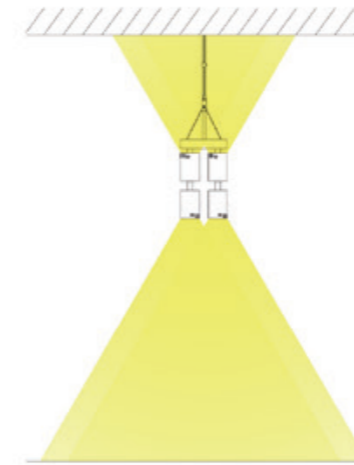

# SHIFT TWINS UP AND DOWN

## Application

Beautiful, slim LED luminaire that comes in many forms. Offered in a pendant, ceiling or wall luminaire. Housed in Aluminum with a matte anodized finish featuring the best in LED optic design. Shift is extremely versatile and it's timeless design lends itself to a variety of applications: residential, commercial and healthcare.

## Product Description

- Wire Suspended LED Pendant Luminaire
- Elegant and slim shape
- Aluminum Housing
- Replacable LED module
- Optical prism high transmittance PMMA diffusor
- 5 year warranty

## Technical Data

Model	Shift Twins Up and Down	L70	60,000 hours
Light Source	SMD LED	IP Rating	IP20
Rated Life	50,000 Hours	Beam Angle	120°
Input Voltage / Power	120 - 240V AC / 60 - 120W	Dimming	1-10V, Switch and DALI available
Power Factor	0.90	Operating Temperature	-4°F to +122°F (-20°C to +50°C)
CRI / SDCM	90+ / 3-	Dimensions	L x 100mm x 180mm (H3: 3000mm)
L90	30,000 hours		L x 3.94" x 7.09" ( H3: 118.11")