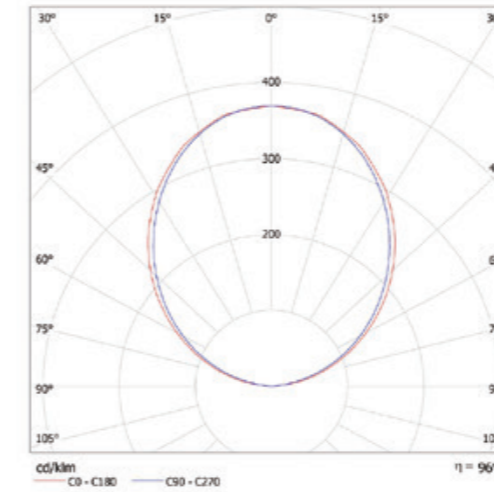

## Dimensions

Dimension in millimetres [inches in brackets]  
Tolerance: ±1mm [0.04"]

## Distribution Flux Curve