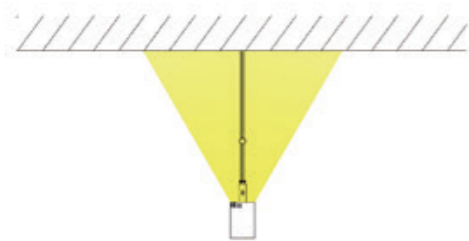

SHIFT UP

Application

Shift is a beautiful, slim LED luminaire that comes in many forms. Offered in a pendant, ceiling or wall luminaire. Housed in Aluminum with a matte anodized finish featuring the best in LED optic design. Shift is extremely versatile and it's timeless design lends itself to a variety of applications: residential, commercial and healthcare.

Product Description

- Wire Suspended LED Pendant Luminaire
- Elegant and slim shape
- Aluminum Housing
- Replacable LED module
- Optical prism high transmittance PMMA diffusor
- 5 year warranty